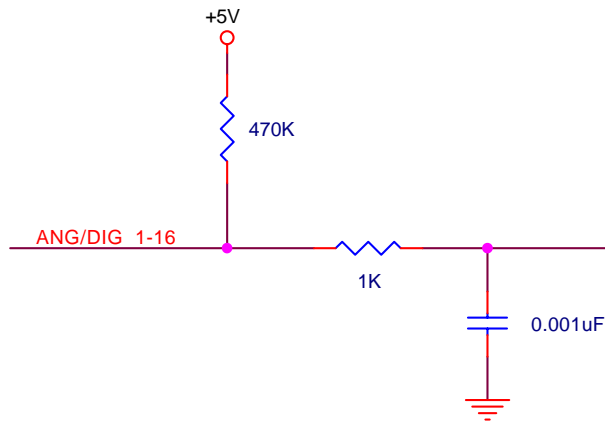

Analog / Digital Input

Micro-processor

Interrupts Inputs

Digital Input Value	Port\Register State
Ground or Logic Low	0
Open or Logic High	1

Innovation First, Inc.

Title: Analog and Digital I/O, Vex

Size A	Document Number Analog and Digital I/O, Vex - 0900	Rev NC
--------	---	-----------